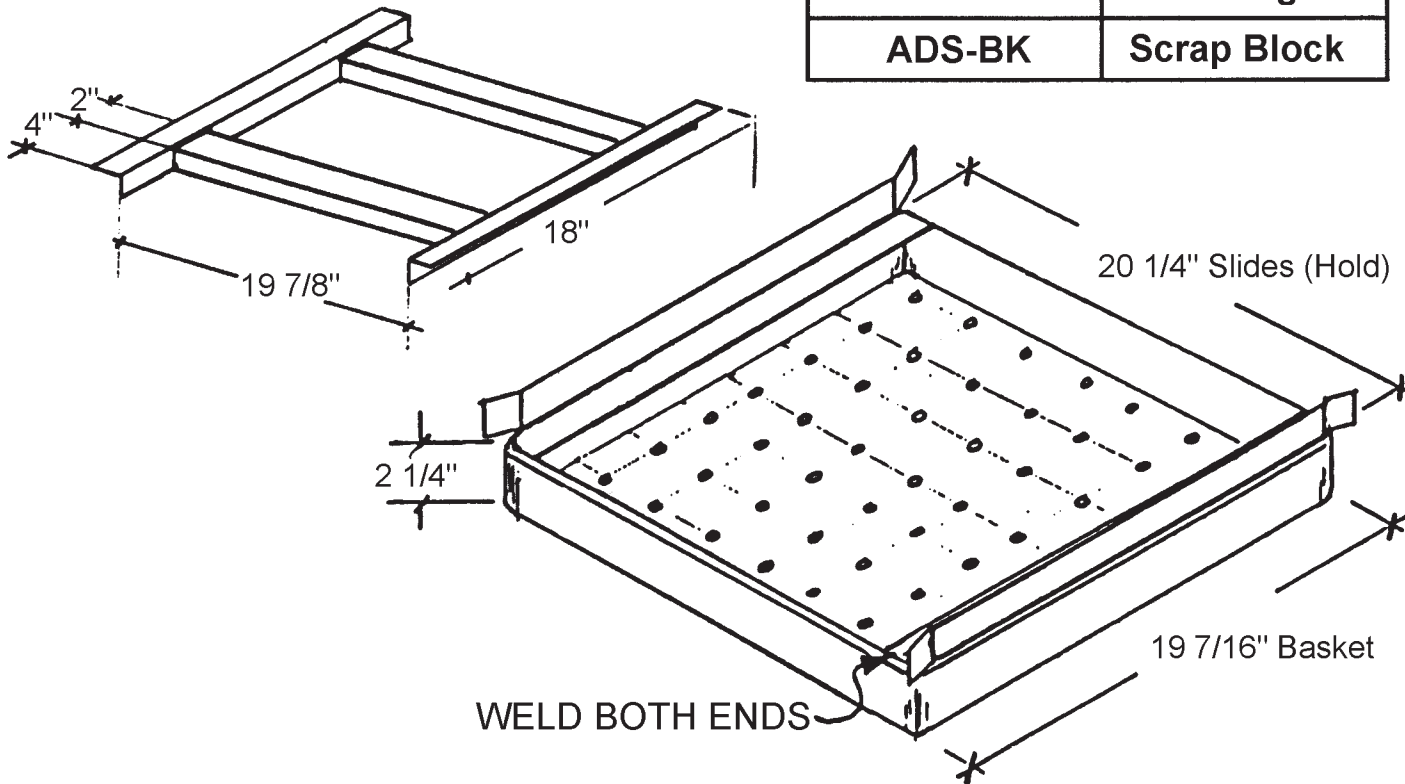

Cross Drain Trough

Scrap Block

MODEL #	MODEL
ADS-RS	Rack Slide
ADS-SB	Scrap Basket
ADS-DT	Cross Drain Trough
ADS-BK	Scrap Block

Standard Scrap Basket with Rack Slide Model #ADS-SB