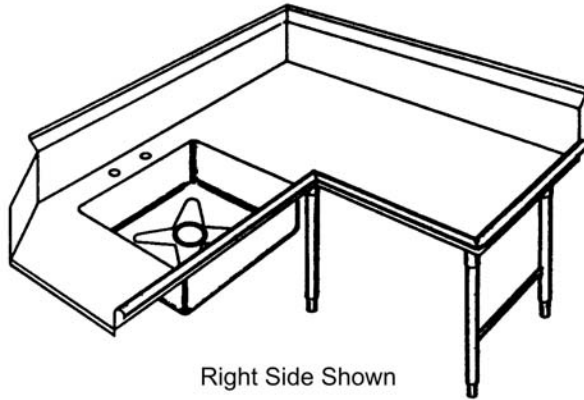

"L" CORNER TABLES

MODEL	LENGTH "A"	LENGTH "B"
* ADS-SC4	48"	60" *
ADS-SC6	60"	60"
ADS-SC7	72"	60"

Right Side Shown

Tables Available in Left or Right Hand Models.