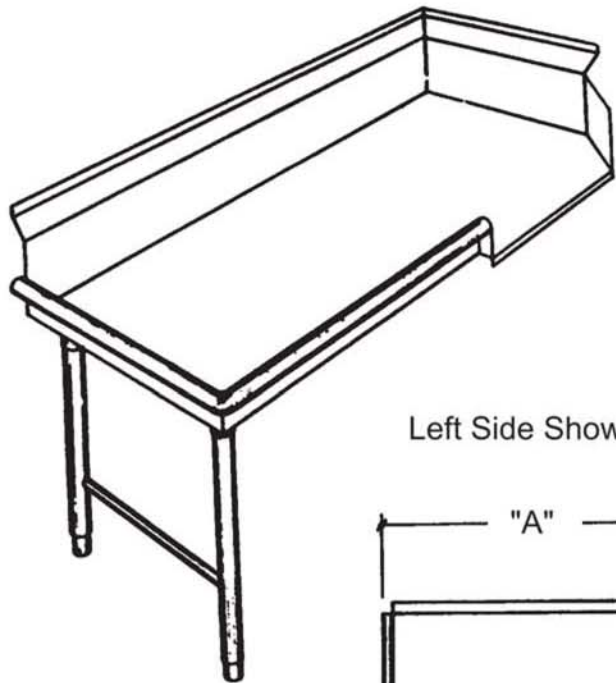

NSF
APPROVED

Left Side Shown

SIDE ENTRY TABLES *

MODEL	LENGTH "A"
ADS-CSE-4	48"
ADS-CSE-6	60"
ADS-CSE-7	72"

*** Cannot Be Used On Right Side Of Outside Sump Dishmachine.**