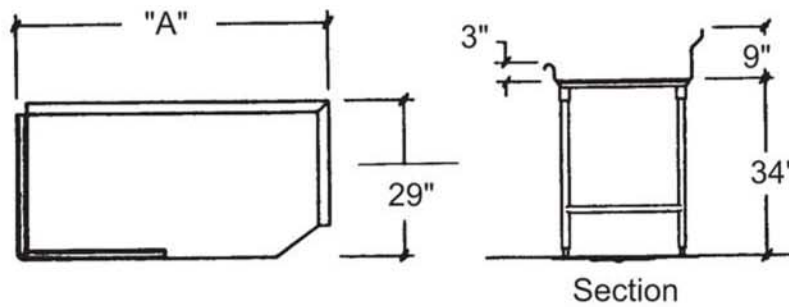

NSF
APPROVED

Left Side Shown

SIDE ENTRY TABLES *

MODEL	LENGTH "A"
ADS-CSE-4	48"
ADS-CSE-6	60"
ADS-CSE-7	72"

*** Cannot Be Used On Right Side Of Outside Sump Dishmachine.**