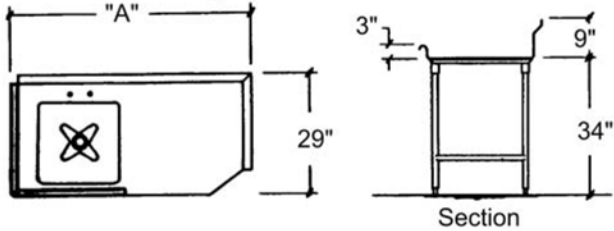

Left Side Shown

SIDE ENTRY TABLES *

MODEL	LENGTH "A"
ADS-SSE-4	48"
ADS-SSE-6	60"
ADS-SSE-7	72"

Tables Available in Either Left or Right Hand Models.

NSF
APPROVED

***Cannot Be Used On Right Side Of Outside Sump Dishmachine.**