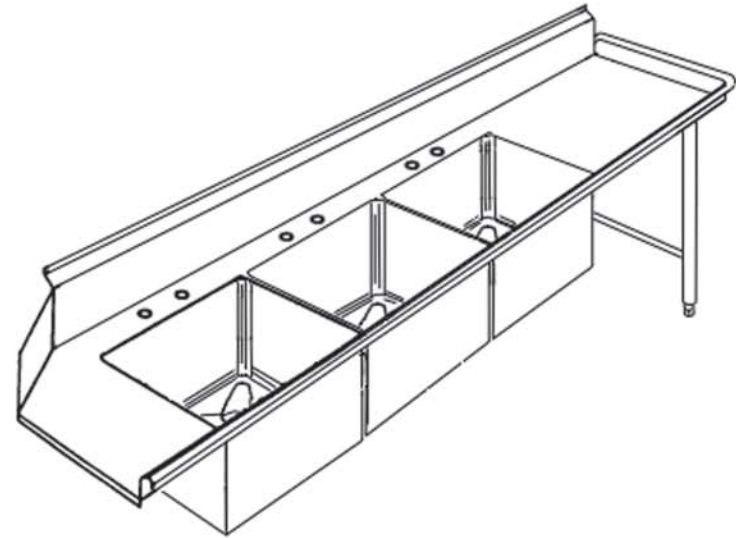

THREE-VAT SOILED TABLES

Includes Scrap Basket/Rack Slide Combo (One Piece Unit)

SINK SIZE	OVERALL LENGTH
17" X 21" X 14" DEEP	61"
20" X 20" X 14" DEEP	70"
20" X 20" X 14" DEEP W/20" DRAINBOARD	88" (SHOWN)

**All Installations Require a Pre-Rinse
w/12" Swing Style Add-A-Faucet**

Other Sizes Available as well as Hand Sinks and Sink Covers Can Be Added.