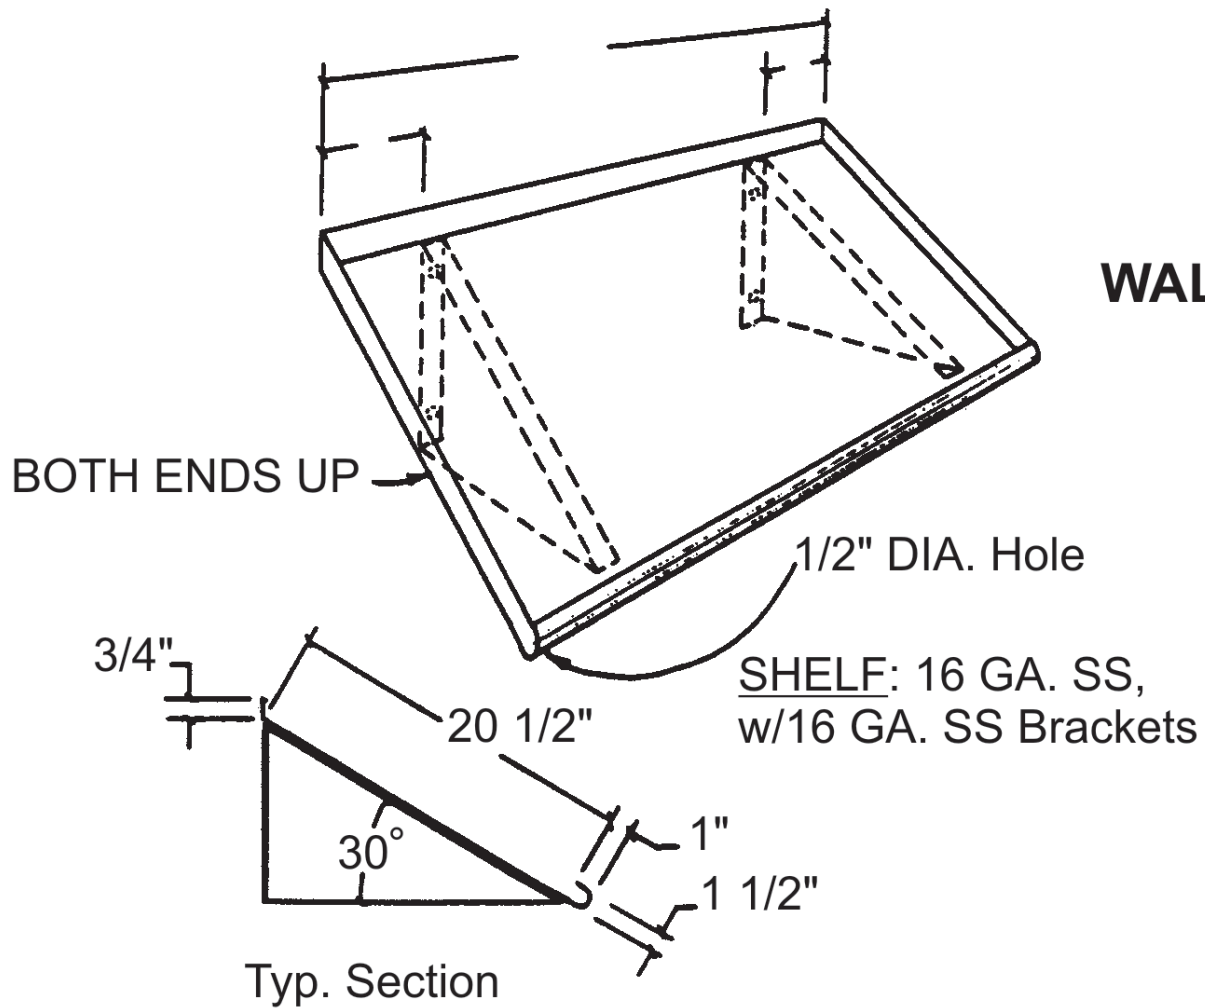

WALL MOUNT RACK SHELVES

MODEL	LENGTH
ADS-WS-1	22"
ADS-WS-2	42"
ADS-WS-3	63"